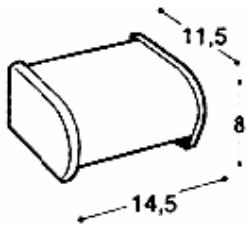

INSTALLATION INFORMATION / REQUIREMENTS:

C.P. Hart cannot guarantee the accuracy of this information.

Dimensions are nominal – for guidance only and are not to be used for pre-installation.

For further information call Central Sales on 0845 600 1950

For projects & developments call the Contracts Team on 0845 600 1980

www.cphartboutique.co.uk www.cphart.co.uk