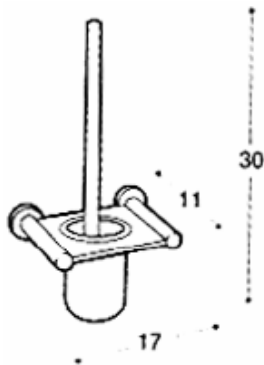

INSTALLATION INFORMATION / REQUIREMENTS:

C.P. Hart cannot guarantee the accuracy of this information.

Dimensions are nominal – for guidance only and are not to be used for pre-installation.

For further information call Central Sales on 0845 600 1950
For projects & developments call the Contracts Team on 0845 600 1980

www.cphartboutique.co.uk www.cphart.co.uk