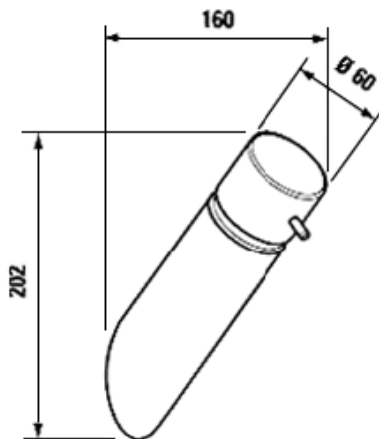

INSTALLATION INFORMATION/ REQUIREMENTS:

C.P. Hart cannot guarantee the accuracy of this information.

Dimensions are nominal – for guidance only and are not to be used for pre-installation.

For further information call Central Sales on 0845 600 1950

For projects & developments call the Contracts Team on 0845 600 1980

Waterloo Primrose Hill Guildford Manchester

www.cphartboutique.co.uk www.cphart.co.uk