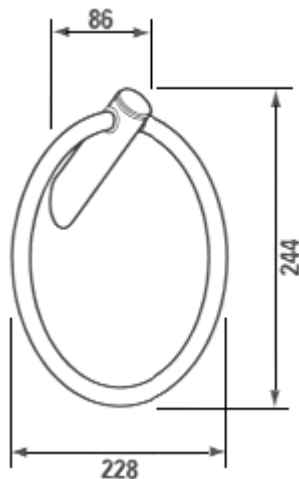

INSTALLATION INFORMATION/ REQUIREMENTS:

C.P. Hart cannot guarantee the accuracy of this information.

Dimensions are nominal – for guidance only and are not to be used for pre-installation.

For further information call Central Sales on 0845 600 1950
For projects & developments call the Contracts Team on 0845 600 1980

Waterloo Primrose Hill Guildford Manchester

www.cphartboutique.co.uk www.cphart.co.uk