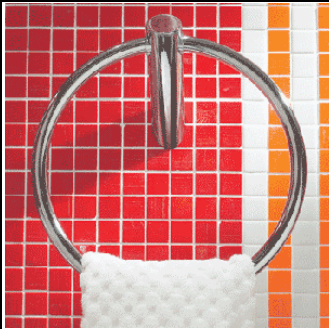

Alessi One Towel Ring

ILLUSTRATION:

FEATURES AND BENEFITS:

Part of the extensive Alessi range which includes baths, furniture and pottery – This allows you to create a unique design link through out your bathroom
 Alessi's mix of eccentricity and playful style – These offer you an individual and exceptional feel to your bathroom
 The effortless curves and sensuous forms are the ultimate in bathroom design

AVAILABILITY/ PRODUCT CODES:

aletgcp - Towel Ring

CARE AND MAINTENANCE INSTRUCTIONS:

Clean with liquid detergent rinse and dry then buff with a soft lint free cloth. No abrasive cleaners should be used. Vinegar or limejuice can be used to remove stubborn limescale deposits.