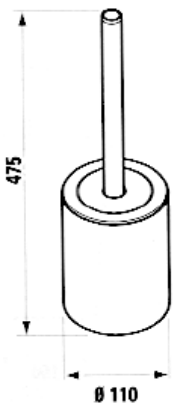

INSTALLATION INFORMATION/ REQUIREMENTS:

C.P. Hart cannot guarantee the accuracy of this information.

Dimensions are nominal – for guidance only and are not to be used for pre-installation.

For further information call Central Sales on 0845 600 1950