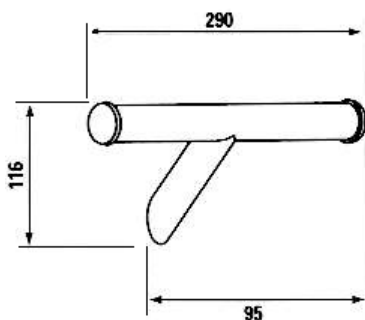

INSTALLATION INFORMATION/ REQUIREMENTS:

C.P. Hart cannot guarantee the accuracy of this information.

Dimensions are nominal – for guidance only and are not to be used for pre-installation.

For further information call Central Sales on 0845 600 1950
For projects & developments call the Contracts Team on 0845 600 1980

Waterloo Primrose Hill Guildford Manchester

www.cphartboutique.co.uk www.cphart.co.uk