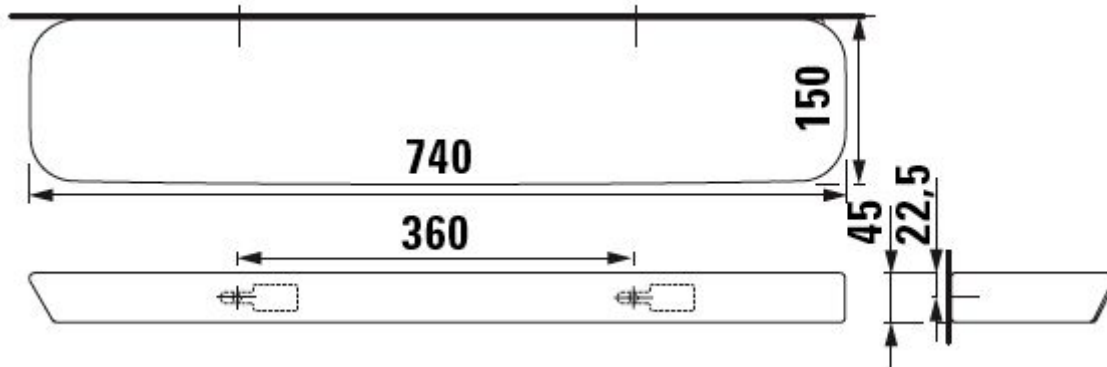

INSTALLATION INFORMATION/ REQUIREMENTS:

C.P. Hart cannot guarantee the accuracy of this information.

Dimensions are nominal – for guidance only and are not to be used for pre-installation.

For further information call Central Sales on 0845 600 1950
For projects & developments call the Contracts Team on 0845 600 1980

Waterloo Primrose Hill Guildford Manchester

www.cphartboutique.co.uk www.cphart.co.uk