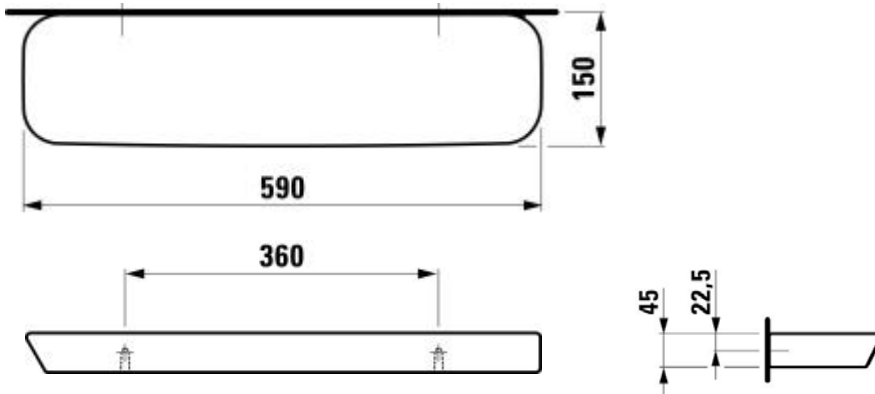

INSTALLATION INFORMATION/ REQUIREMENTS:

C.P. Hart cannot guarantee the accuracy of this information.

Dimensions are nominal – for guidance only and are not to be used for pre-installation.

For further information call Central Sales on 0845 600 1950

For projects & developments call the Contracts Team on 0845 600 1980

Waterloo Primrose Hill Guildford Manchester

www.cphartboutique.co.uk www.cphart.co.uk