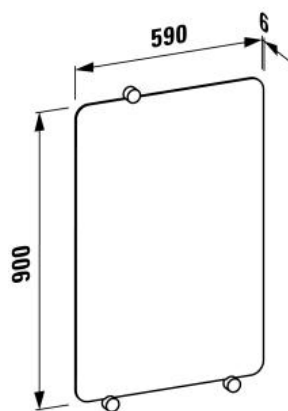

INSTALLATION INFORMATION/ REQUIREMENTS:

C.P. Hart cannot guarantee the accuracy of this information.

Dimensions are nominal – for guidance only and are not to be used for pre-installation.

For further information call Central Sales on 0845 600 1950
For projects & developments call the Contracts Team on 0845 600 1980

Waterloo Primrose Hill Guildford Manchester

www.cphartboutique.co.uk www.cphart.co.uk