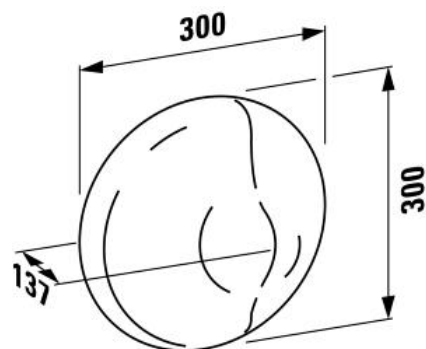

INSTALLATION INFORMATION/ REQUIREMENTS:

C.P. Hart cannot guarantee the accuracy of this information.

Dimensions are nominal – for guidance only and are not to be used for pre-installation.

For further information call Central Sales on 0845 600 1950