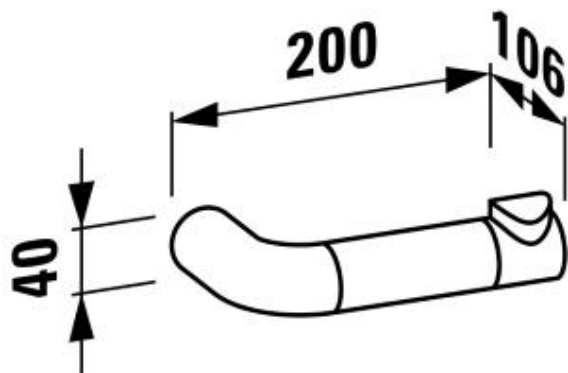

INSTALLATION INFORMATION/ REQUIREMENTS:

C.P. Hart cannot guarantee the accuracy of this information.

Dimensions are nominal – for guidance only and are not to be used for pre-installation.

For further information call Central Sales on 0845 600 1950
For projects & developments call the Contracts Team on 0845 600 1980

Waterloo Primrose Hill Guildford Manchester

www.cphartboutique.co.uk www.cphart.co.uk