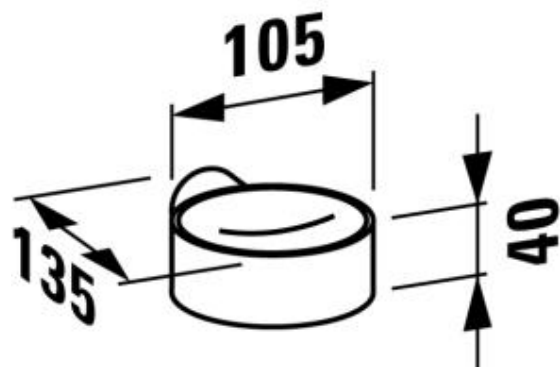

INSTALLATION INFORMATION/ REQUIREMENTS:

C.P. Hart cannot guarantee the accuracy of this information.

Dimensions are nominal – for guidance only and are not to be used for pre-installation.

For further information call Central Sales on 0845 600 1950
For projects & developments call the Contracts Team on 0845 600 1980

Waterloo Primrose Hill Guildford Manchester

www.cphartboutique.co.uk www.cphart.co.uk